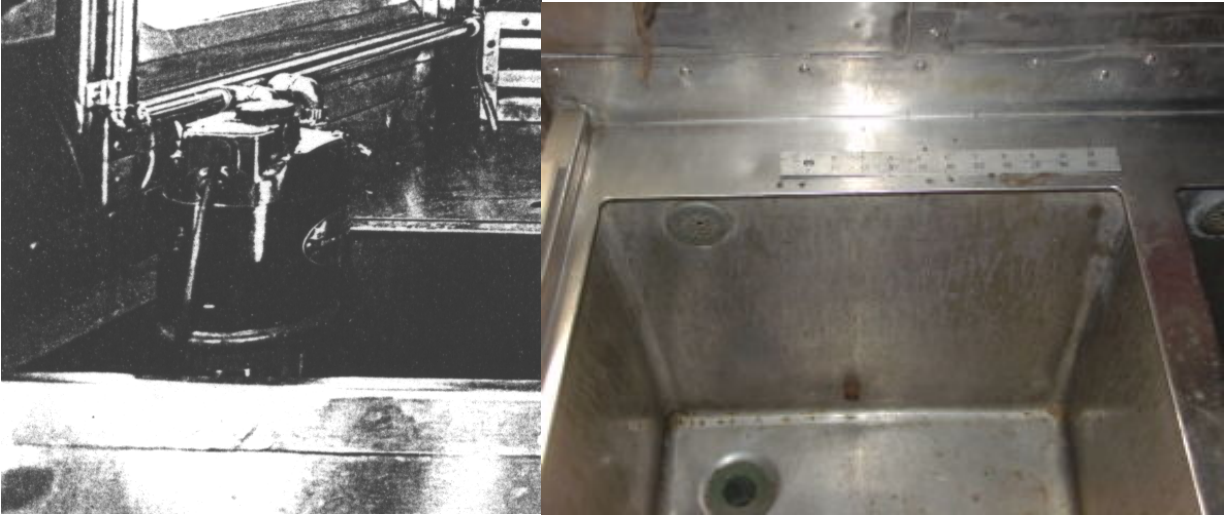

Parts needed for Coach-Diner GN 1146

Dish Washer

Bill of Materials p121

One American Production Co. "Surgex" model DG-3, 1/3 HP motor, with:

- 1 Glassware basket
- 1 Silverware basket
- 1 Cup & bowl basket
- 2 dish baskets
- 1 basket rest

Ruler shows mounting holes at 0", 13/16", 5 1/4", and 6".

Open-top dishwasher – looked something like an outboard motor in a deep sink.